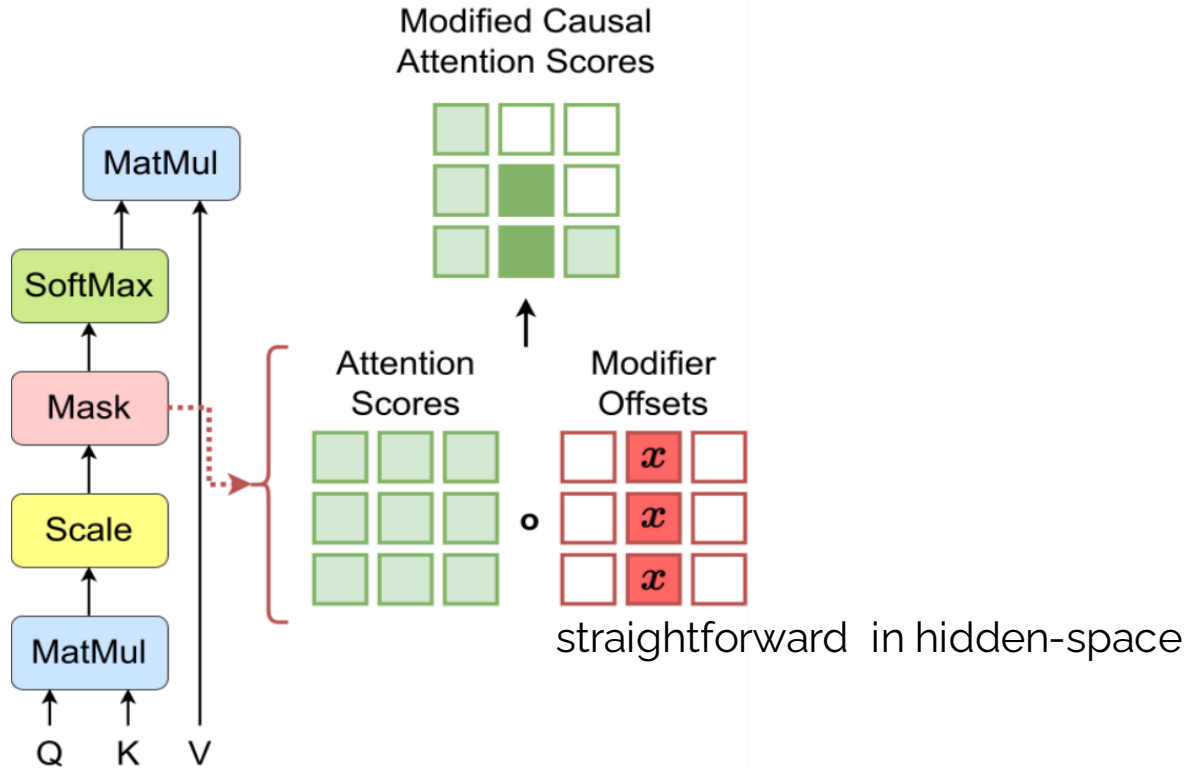

AtMan –XAI on generative Models

> Motivation

Multimodal prompt

This is a painting of

Completion and AtMan Expl.

a lonely cabin on the edge of a lake

with a truck nearby and the geese ...

> XAI Method - Perturbating the Input

with a truck nearby

tricky in input-space

tricky with gradients

> Method – Cosine Similarity

> Results – Text/ Squad

Context with AtMan Explanation

The Normans (Norman: Nourmands; French: Normands; Latin: Normanni) were the people who in the 10th and 11th centuries gave their name to Normandy, a region in France. They were descended from Norse ("Norman" comes from "Norseman") raiders and pirates from Denmark, Iceland and Norway who, under their leader Rollo, agreed to swear fealty to King Charles III of West Francia.

c.1) Q: Does the man

c.2) Q: Does the man ride a horse? A: No.

Negative   Positive

> Results – Multiple Concepts

b) Q: How many animals are in this picture? A: *two*.

> Results – True Multimodality

a) What is the color of the tub? White