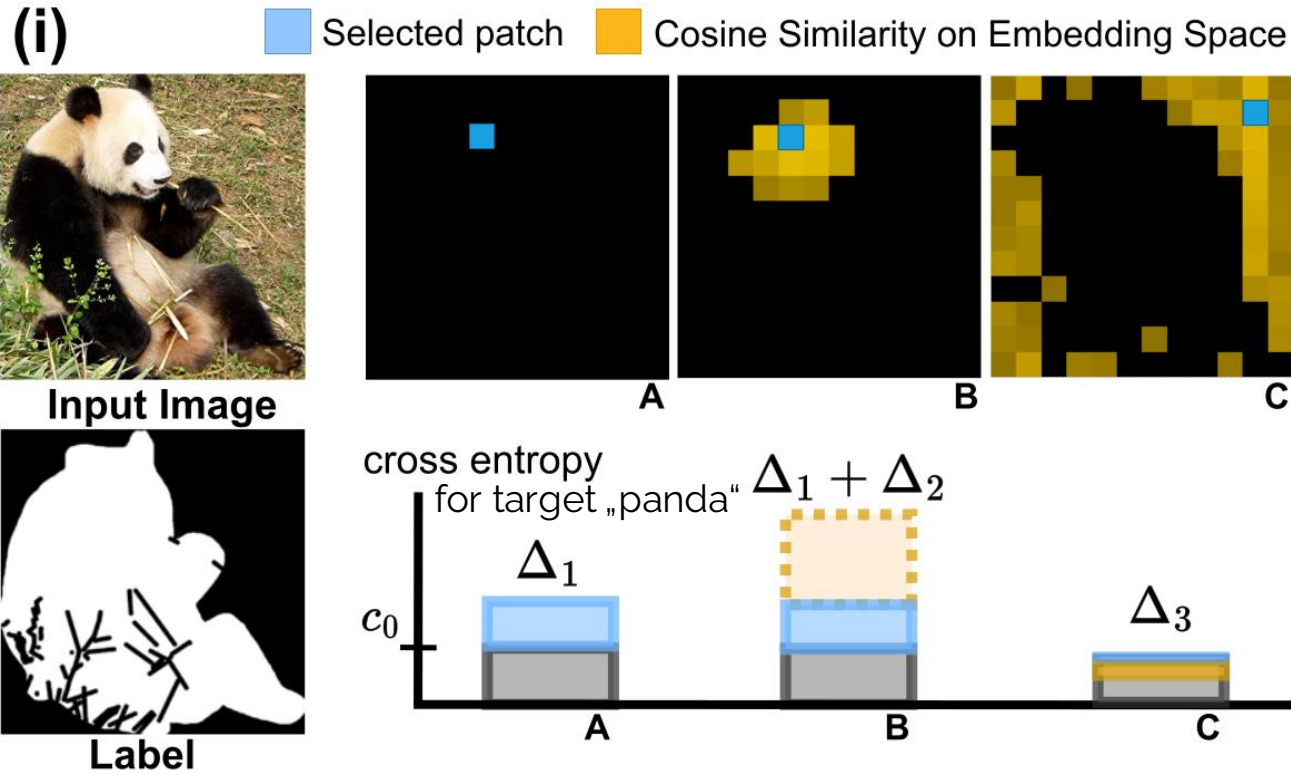

AtMan –XAI on generative Models

> Motivation

Multimodal prompt

This is a painting of

Completion and AtMan Expl.

a lonely cabin on the edge of a lake

with a truck nearby and the geese ...

> XAI Method - Perturbating the Input

with a truck nearby

tricky in input-space

tricky with gradients

> Method – Cosine Similarity

> Results – Text/ Squad

Context with AtMan Explanation

The Normans (Norman: Nourmands; French: Normands; Latin: Normanni) were the people who in the 10th and 11th centuries gave their name to Normandy, a region in France. They were descended from Norse ("Norman" comes from "Norseman") raiders and pirates from Denmark, Iceland and Norway who, under their leader Rollo, agreed to swear fealty to King Charles III of West Francia.

c.1) Q: Does the man

c.2) Q: Does the man ride a horse? A: No.

Negative   Positive

> Results – Multiple Concepts

b) Q: How many animals are in this picture? A: *two*.

> Results – True Multimodality

a) What is the color of the tub? White