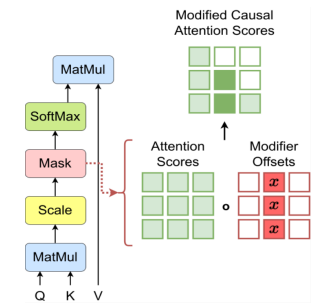

AtMan –XAI on generative Models

> Motivation

Multimodal prompt

This is a painting of

Completion and AtMan Expl.

a lonely cabin on the edge of a lake

with a truck nearby and the geese ...

> XAI Method - Perturbating the Input

with a truck nearby

tricky in input-space

tricky with gradients

> Method – Cosine Similarity

> Results – Text/ Squad

Context with AtMan Explanation

The Normans (Norman: Nourmands; French: Normands; Latin: Normanni) were the people who in the 10th and 11th centuries gave their name to Normandy, a region in France. They were descended from Norse ("Norman" comes from "Norseman") raiders and pirates from Denmark, Iceland and Norway who, under their leader Rollo, agreed to swear fealty to King Charles III of West Francia.

c.1) Q: Does the man

c.2) Q: Does the man ride a horse? A: No.

Negative   Positive

> Results – Multiple Concepts

b) Q: How many animals are in this picture? A: *two*.

> Results – True Multimodality

a) What is the color of the tub? White