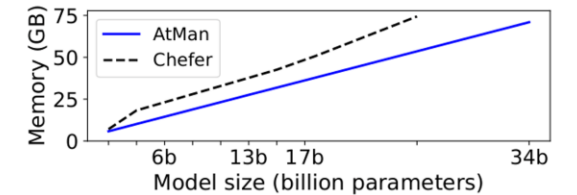

tricky with gradients