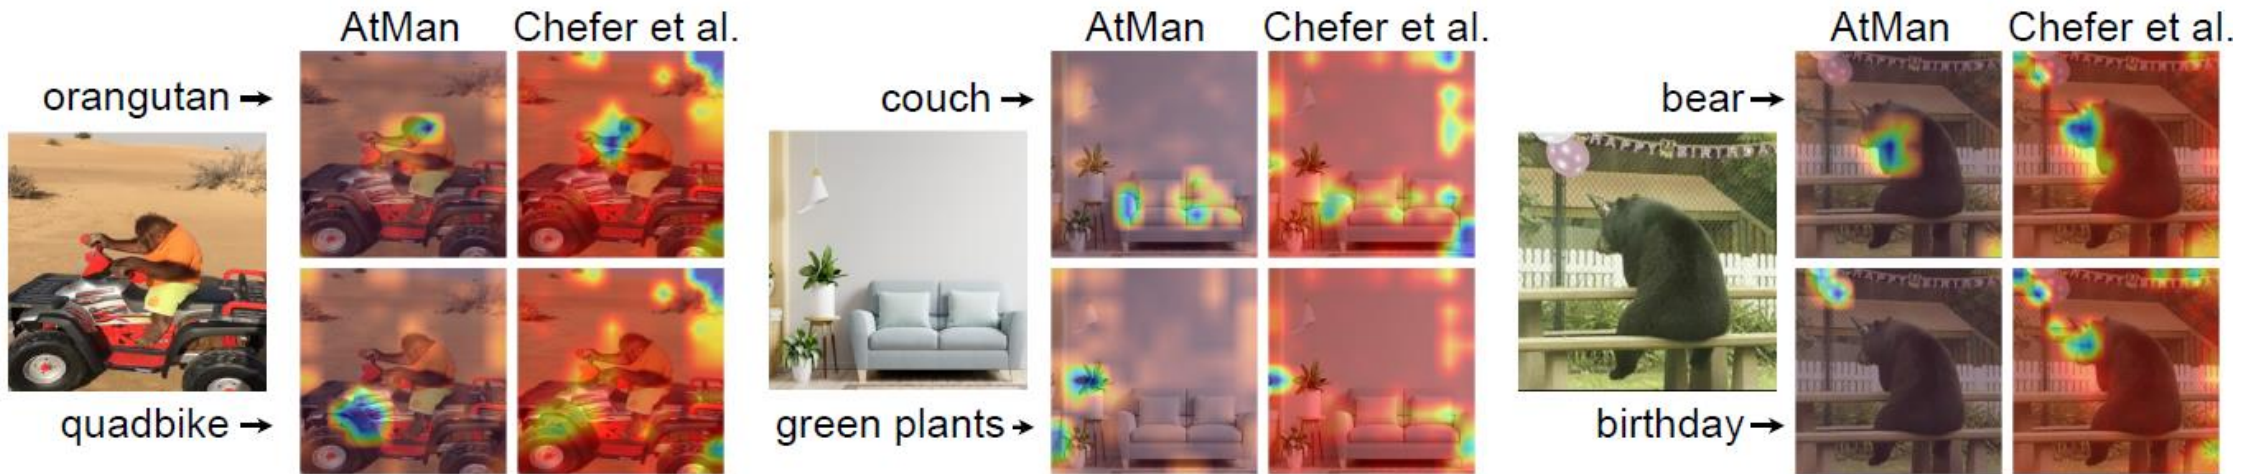

AtMan –XAI on generative Models

> Motivation

Multimodal prompt

This is a painting of

Completion and AtMan Expl.

a lonely cabin on the edge of a lake

with a truck nearby and the geese ...

> XAI Method - Perturbating the Input

with a truck nearby

tricky in input-space

tricky with gradients

> Method – Cosine Similarity

> Results – Text/ Squad

Context with AtMan Explanation

The Normans (Norman: Nourmands; French: Normands; Latin: Normanni) were the people who in the 10th and 11th centuries gave their name to Normandy, a region in France. They were descended from Norse ("Norman" comes from "Norseman") raiders and pirates from Denmark, Iceland and Norway who, under their leader Rollo, agreed to swear fealty to King Charles III of West Francia.

c.1) Q: Does the man

c.2) Q: Does the man ride a horse? A: No.

Negative   Positive

> Results – Multiple Concepts

b) Q: How many animals are in this picture? A: *two*.

> Results – True Multimodality

a) What is the color of the tub? White